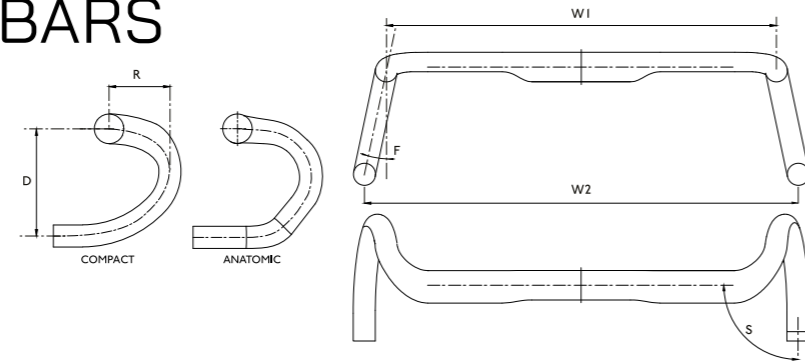

GRAVEL HANDLEBARS

Model	LT gravel	Discover 12 flare	Discover Ergo	Discover Aero	Discover carbon	Discover alloy	Discover alloy 30
Material	AL 6061	AL6066	AL7050	T700 UD carbon & Dyneema	UD carbon	AL6066	AL6066
Top shape	Round tapered	Aero	Ergo	Aero	Ergo	Ergo	Oversized
Drop shape	Compact	Compact	Compact profiled	Compact	Compact	Compact	Compact
Width C-C (W1) (cm)	40 - 42 - 44 - 46	38 - 40 - 42	40 - 42	40 - 42 - 44	40 - 42	40 - 42	42
Drop (D) (mm)	110	110	90	100	105	105	90
Reach (R) (mm)	65	70	67	72	75	75	65
Flare (F) (degrees)	10	12	16	12	20	20	30
Sweep (S) (degrees)	0	3 outswEEP	3 backward / 2 downward / 3 outward	4 forward / 4 downward	5	5	5
Rise (A) (mm)	-	0	10	0	0	0	0
Width drops C-C (W2) (cm)	44 - 46 - 48 - 50	45 - 47 - 49	48 - 50	44 - 46 - 48	50 - 52	50 - 52	56
Cable routing	external	External	External (Di2)	External	Full internal	Semi internal	Semi internal
Diameter (mm)	31.8	31.8	31.8	31.8	31.8	31.8	31.8
Weight (from) (grams)	310	286 - 294 - 302	305 - 310	265 - 280 - 285	205	270	275
Colour	Black	Black	Black - grey	Black	Black	Black	Black