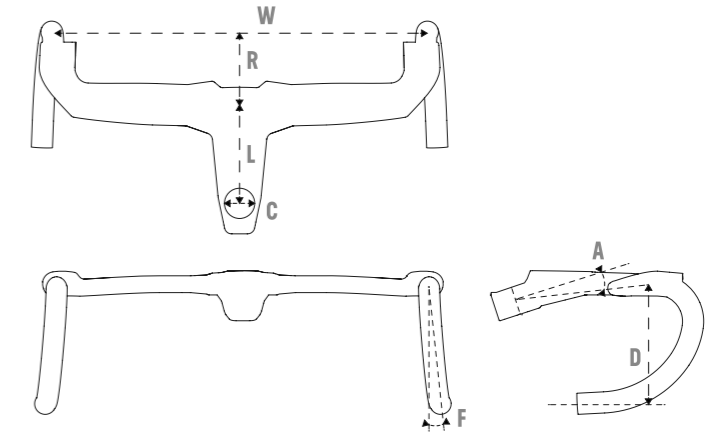

ROAD HANDLEBARS

Model	Vibe Aero	Vibe Superlight	Vibe Aero Superlight
Material	T700 & T800 UD Carbon	UD T1100 & T800 carbon	UD T800 & M4075 HM carbon
Top shape	Aero	Round	Aero
Drop shape	Compact	Compact	Compact
Width C-C (W1) (cm)	37 - 39 - 41	38 - 40 - 42	38 - 40 - 42
Drop (D) (mm)	127	130	130
Reach (R) (mm)	79	80	80
Flare (F) (degrees)	10	0	0
Sweep (S) (degrees)	10 forward / 4 downward	0	0
Width drops C-C (W2) (cm)	40 - 42 - 44	38 - 40 - 42	38 - 40 - 42
Cable routing	Full internal	Full internal	Full internal (DI2)
Diameter (mm)	31,8	31,8	31,8
Weight (from) (grams)	250	154	230
Colour	Black	Black	Black

Model	Vibe Aero alloy	Vibe Aero alloy Pursuit	PLT carbon	PLT alloy
Material	AL6066	AL6066	UD T700 carbon	AL2014
Top shape	Aero	Aero	Round	Round
Drop shape	COMPACT	COMPACT	Compact	Compact
Width C-C (W1) (cm)	38 - 40 - 42	36 - 38 - 40	38 - 40 - 42	36 - 38 - 40 - 42
Drop (D) (mm)	130	130	120	125
Reach (R) (mm)	78	101 - 103 - 105	70	70
Flare (F) (degrees)	6	10	4	0
Sweep (S) (degrees)	0	0	0	0
Width drops C-C (W2) (cm)	41 - 43 - 45	40 - 42 - 44	42 - 44 - 46	36 - 38 - 40 - 42
Cable routing	Internal	Internal	external	external
Diameter (mm)	31,8	31,8	31,8	31,8
Weight (from) (grams)	330	330	220 - 225 - 230	255 - 260 - 265 - 270
Colour	Black	Black	Black	Black