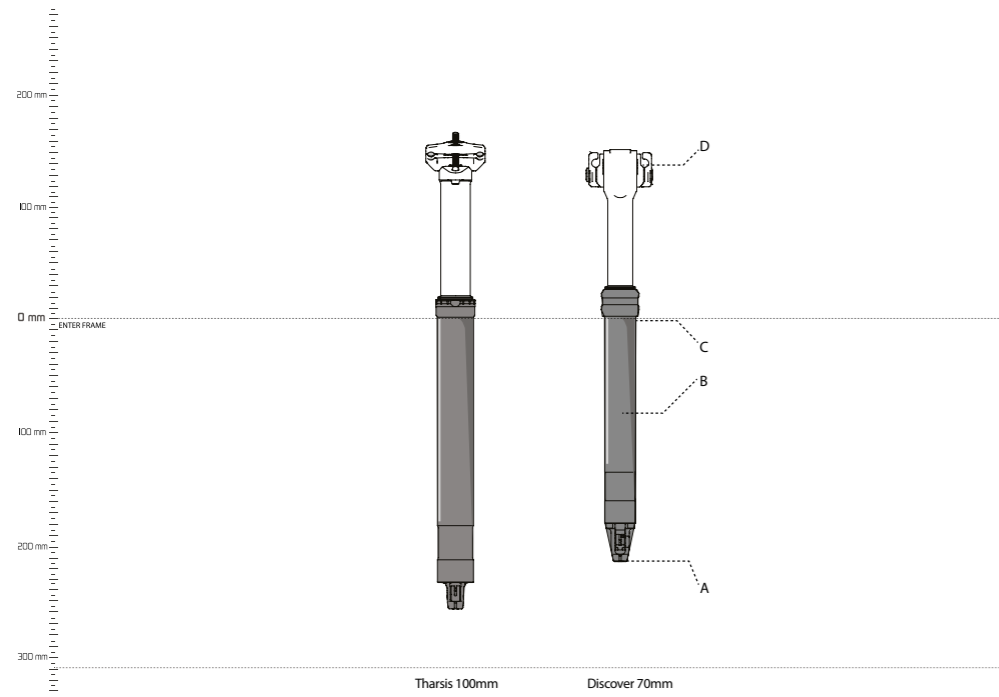

PRO DROPPERPOSTS

Model	Tharsis 100	Discover
*Material lower tube:	*AL6061	*AL6061
Upper shaft:	AL7050	AL6061
bolts:	Titanium*	Stainless steel*
Offset (A) (mm)	0	0
Travel (B) (mm)	100	70
Diameter (mm)	27.2	27.2
Cable routing	Internal	Internal
Weight (A) (grams)	417	417
Colour	Black	Black
Lever type	n/a	Drop bar type
Other dimensions (mm)*		
A > D Total length	400	350
A > B Minimum insert	113	120
A > C Lower tube length	257	249
C > D Saddle height at max. insertion	143	134.5
B > D Saddle height at min. insertion	287	236.5

*Find the best fitting dropper seatpost by using the online PRO DSP selector tool