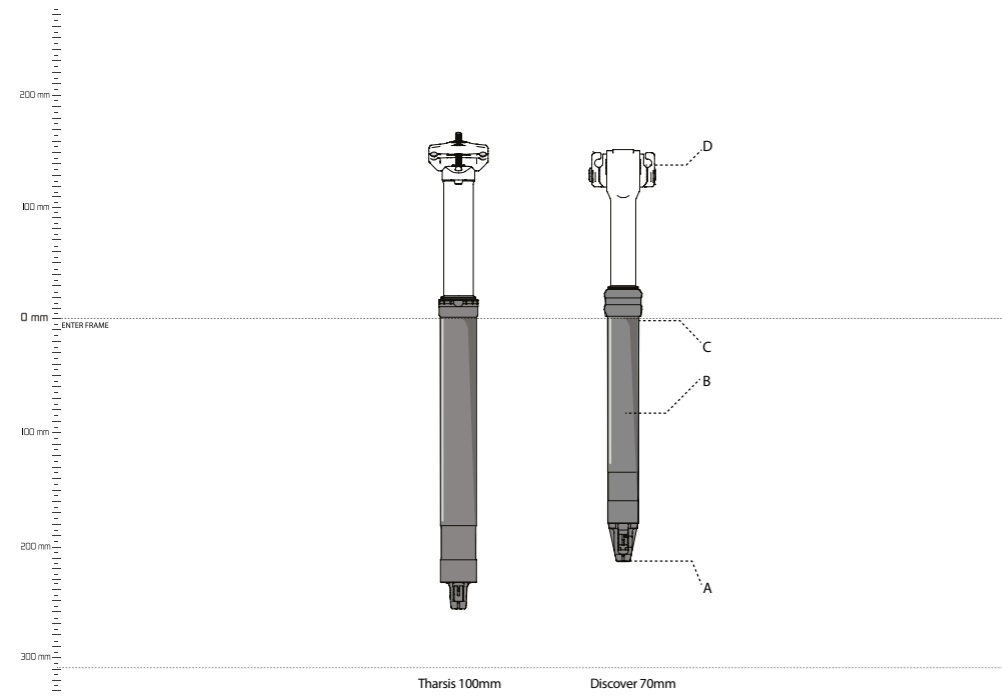

PRO DROPPERPOSTS

Model	Tharsis 100	Discover
*Material lower tube:	*AL6061	*AL6061
Upper shaft:	AL7050	AL6061
bolts:	Titanium*	Stainless steel*
Offset (A) (mm)	0	0
Travel (B) (mm)	100	70
Diameter (mm)	27.2	27.2
Cable routing	Internal	Internal
Weight (A) (grams)	417	417
Colour	Black	Black
Lever type	n/a	Drop bar type
Other dimensions (mm)*		
A > D Total length	400	350
A > B Minimum insert	113	120
A > C Lower tube length	257	249
C > D Saddle height at max. insertion	143	134.5
B > D Saddle height at min. insertion	287	236.5

*Find the best fitting dropper seatpost by using the online PRO DSP selector tool