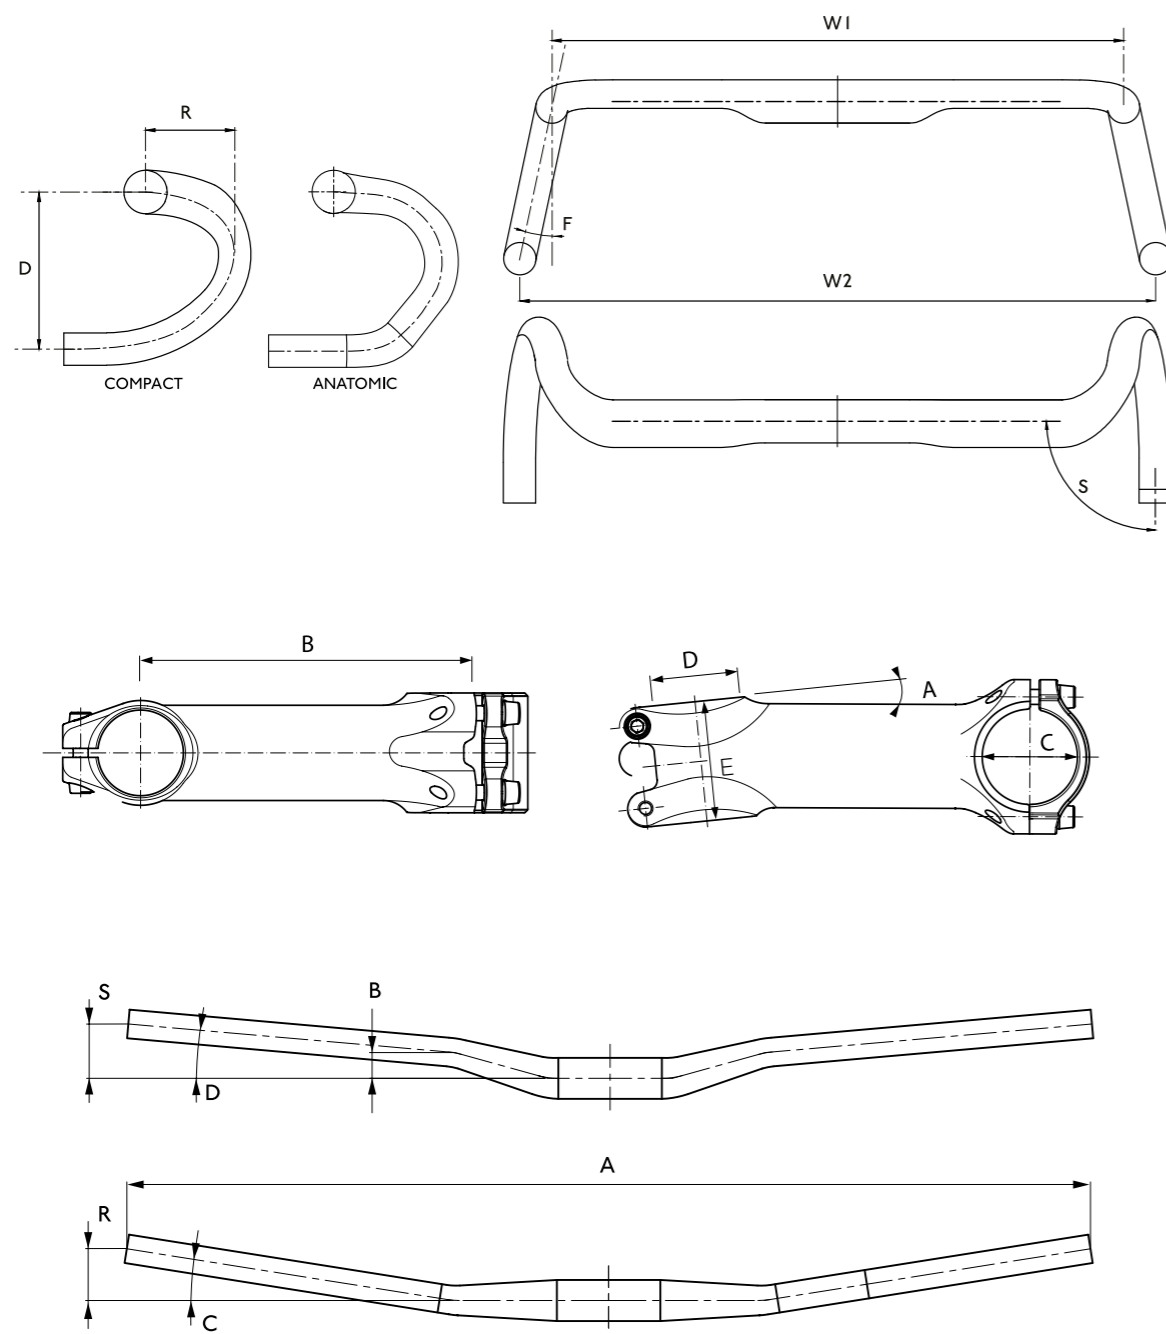

SPECS & DIMENSIONS