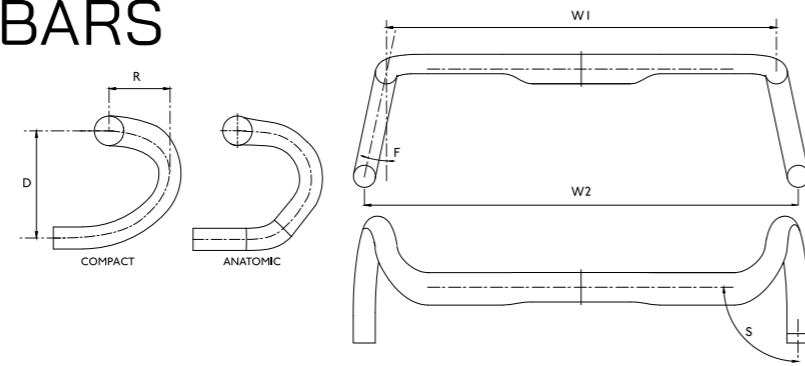

GRAVEL HANDLEBARS

Model	LT gravel	Discover 12 flare	Discover Ergo	Discover Aero	Discover carbon	Discover alloy	Discover alloy 30
Material	AL 6061	AL6066	AL7050	T700 UD carbon & Dyneema	UD carbon	AL6066	AL6066
Top shape	Round tapered	Aero	Ergo	Aero	Ergo	Ergo	Oversized
Drop shape	Compact	Compact	Compact profiled	Compact	Compact	Compact	Compact
Width C-C (W1) (cm)	40 - 42 - 44 - 46	38 - 40 - 42	40 - 42	40 - 42 - 44	40 - 42	40 - 42	42
Drop (D) (mm)	110	110	90	100	105	105	90
Reach (R) (mm)	65	70	67	72	75	75	65
Flare (F) (degrees)	10	12	16	12	20	20	30
Sweep (S) (degrees)	0	3 outswEEP	3 backward / 2 downward / 3 outward	4 forward / 4 downward	5	5	5
Rise (A) (mm)	-	0	10	0	0	0	0
Width drops C-C (W2) (cm)	44 - 46 - 48 - 50	45 - 47 - 49	48 - 50	44 - 46 - 48	50 - 52	50 - 52	56
Cable routing	external	External	External (Di2)	External	Full internal	Semi internal	Semi internal
Diameter (mm)	31.8	31.8	31.8	31.8	31.8	31.8	31.8
Weight (from) (grams)	310	286 - 294 - 302	305 - 310	265 - 280 - 285	205	270	275
Colour	Black	Black	Black - grey	Black	Black	Black	Black