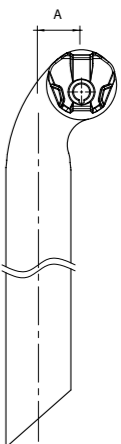

ROAD SEATPOSTS

Model	Vibe Carbon	Vibe alloy	PLT	LT
Material	UD carbon (post) AL7075 (plates)	AL2014	AL7050	AL6061
Offset (A) (mm)	0 - 15	0 - 20	0 - 20	0 - 20
Clamp construction	2-bolt (top and bottom plate)	1 bolt side clamp	1 bolt side clamp	1 bolt side clamp
Diameter (mm)	27,2 - 31,6	27,2 - 31,6	27,2	27,2 - 30,9 - 31,6
Length (mm)	350	350	400	400
Weight (from) (grams)	204 (27,2) - 219 (31,6)	230	259 - 257 - 298 - 296	285
DI2 battery	Yes, ready	Yes, compatible	Yes, compatible	Yes, compatible
Colour	Black	Black	Black	Black
Side clamps	Plates are independent from rail dimensions	No	No	No