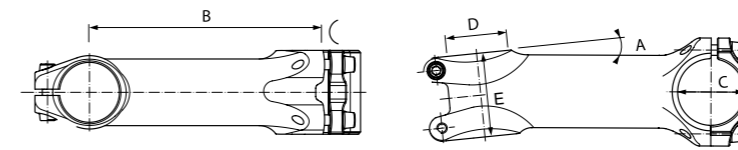

GRAVEL STEMS

Model	Discover 10
Material	AL7075
Angle (A) (degrees)	± 10
Length (B) (mm)	60 - 70 - 80 - 90 - 100 - 110 - 120
Bar diameter (C) (mm)	31.8
Steerer diameter (D)	1 1/8"
Stack (E) (mm)	33
Weight (grams)	142
Di2 integration	No
Colour	Black
Cable routing	Semi internal