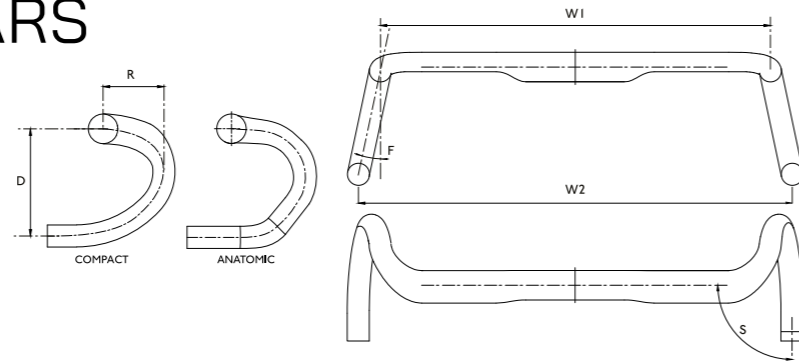

Model	Vibe Aero	Vibe Superlight	Vibe Aero Superlight
Material	T700 & T800 UD Carbon	UD T1100 & T800 carbon	UD T800 & M4075 HM carbon
Top shape	Aero	Round	Aero
Drop shape	Compact	Compact	Compact
Width C-C (W1) (cm)	37 - 39 - 41	38 - 40 - 42	38 - 40 - 42
Drop (D) (mm)	127	130	130
Reach (R) (mm)	79	80	80
Flare (F) (degrees)	10	0	0
Sweep (S) (degrees)	10 forward / 4 downward	0	0
Width drops C-C (W2) (cm)	40 - 42 - 44	38 - 40 - 42	38 - 40 - 42
Cable routing	Full internal	Full internal	Full internal (DI2)
Diameter (mm)	31,8	31,8	31,8
Weight (from) (grams)	250	154	230
Colour	Black	Black	Black