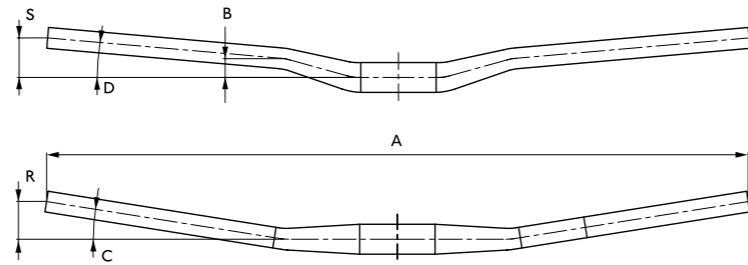

MTB HANDLEBARS

Model	Tharsis 3Five Flat
Material	UD carbon T800
Width (A) (mm)	720
Rise (B) (mm)	0
Backsweep (C) (degrees)	9
Upsweep (D) (degrees)	0
Stack (S) (mm)	0
Reach (R) (mm)	-37
Diameter (mm)	35
Weight (grams)	130
Di2 integration	No
Colour	Black

Model	Tharsis 3Five Alloy
Material	AL7050
Width (A) (mm)	780
Rise (B) (mm)	20
Backsweep (C) (degrees)	8
Upsweep (D) (degrees)	4
Stack (S) (mm)	39
Reach (R) (mm)	-45
Diameter (mm)	35
Weight (grams)	285
Di2 integration	No
Colour	Black

Model	LT flat	LT low rise	LT high rise	LT low rise 20	LT high rise 40
Material	AL6061	AL6061	AL6061	AL2014	AL2014
Width (A) (mm)	720	720	740	800	800
Rise (B) (mm)	0	20	40	20	40
Backsweep (C) (degrees)	9	9	9	9	9
Upsweep (D) (degrees)	0	4	5	5	5
Stack (S) (mm)	0	37	61	44	64
Reach (R) (mm)	-37	-34	-38	-44	-45
Diameter (mm)	31.8	31.8	31.8	31.8	31.8
Weight (grams)	280	330	340	346	346
Di2 integration	No	No	No	No	No
Colour	Black	Black	Black	Black	Black