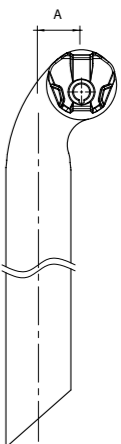

ROAD SEATPOSTS

Model	Vibe Carbon	Vibe alloy	PLT	LT
Material	UD carbon (post) AL7075 (plates)	AL2014	AL7050	AL6061
Offset (A) (mm)	0 - 15	0 - 20	0 - 20	0 - 20
Clamp construction	2-bolt (top and bottom plate)	1 bolt side clamp	1 bolt side clamp	1 bolt side clamp
Diameter (mm)	27,2 - 31,6	27,2 - 31,6	27,2	27,2 - 30,9 - 31,6
Length (mm)	350	350	400	400
Weight (from) (grams)	204 (27,2) - 219 (31,6)	230	259 - 257 - 298 - 296	285
Di2 battery	Yes, ready	Yes, compatible	Yes, compatible	Yes, compatible
Colour	Black	Black	Black	Black
Side clamps	Plates are independent from rail dimensions	No	No	No