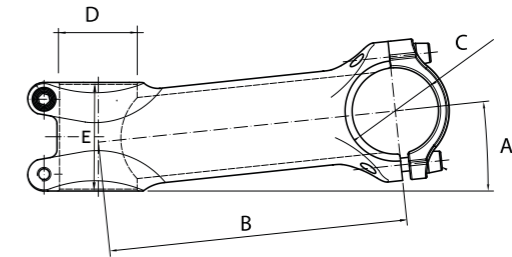

MTB STEMS

Model	Koryak 3Five	Tharsis alloy	LT
Material	AL6061	AL7075	AL6061
Angle (A) [degrees]	0	± 9	0
Length (B) (mm)	35 - 40 - 50	70 - 80 - 90 - 100	40
Bar diameter (C) (mm)	35	35	31.8
Steerer diameter (D)	1 1/8"	1 1/8"	1 1/8"
Stack (E) (mm)	40	40	40
Weight (grams)	161 -171 - 195	150	132
Di2 integration	No	No	No
Colour	Black	Black	Black
Cable routing	External