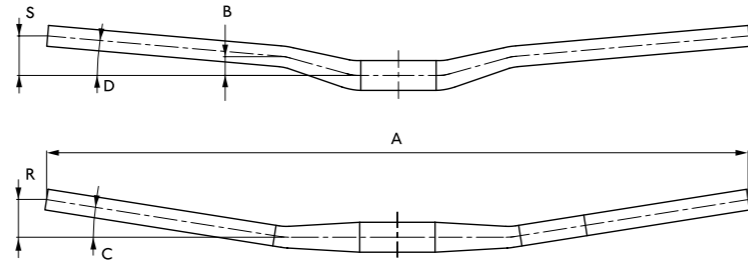

MTB HANDLEBARS

Model	Tharsis 3Five Flat
Material	UD carbon T800
Width (A) (mm)	720
Rise (B) (mm)	0
Backsweep (C) (degrees)	9
Upsweep (D) (degrees)	0
Stack (S) (mm)	0
Reach (R) (mm)	-37
Diameter (mm)	35
Weight (grams)	130
Di2 integration	No
Colour	Black

Model	Tharsis 3Five Alloy
Material	AL7050
Width (A) (mm)	780
Rise (B) (mm)	20
Backsweep (C) (degrees)	8
Upsweep (D) (degrees)	4
Stack (S) (mm)	39
Reach (R) (mm)	-45
Diameter (mm)	35
Weight (grams)	285
Di2 integration	No
Colour	Black

Model	LT flat	LT low rise	LT high rise	LT low rise 20	LT high rise 40
Material	AL6061	AL6061	AL6061	AL2014	AL2014
Width (A) (mm)	720	720	740	800	800
Rise (B) (mm)	0	20	40	20	40
Backsweep (C) (degrees)	9	9	9	9	9
Upsweep (D) (degrees)	0	4	5	5	5
Stack (S) (mm)	0	37	61	44	64
Reach (R) (mm)	-37	-34	-38	-44	-45
Diameter (mm)	31.8	31.8	31.8	31.8	31.8
Weight (grams)	280	330	340	346	346
Di2 integration	No	No	No	No	No
Colour	Black	Black	Black	Black	Black