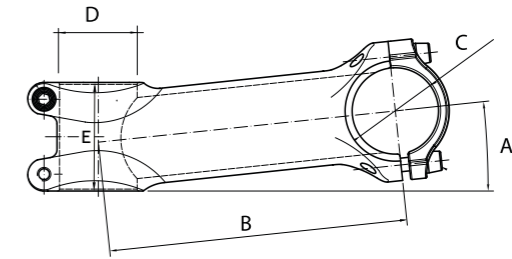

MTB STEMS

Model	Koryak 3Five	Tharsis alloy	LT
Material	AL6061	AL7075	AL6061
Angle (A) (degrees)	0	± 9	0
Length (B) (mm)	35 - 40 - 50	70 - 80 - 90 - 100	40
Bar diameter (C) (mm)	35	35	31.8
Steerer diameter (D)	1 1/8"	1 1/8"	1 1/8"
Stack (E) (mm)	40	40	40
Weight (grams)	161 - 171 - 195	150	132
Di2 integration	No	No	No
Colour	Black	Black	Black
Cable routing	External		

MTB SEATPOSTS

Model	LT
Material	AL6061
Offset (A) (mm)	0 - 20
Clamp construction	1 bolt side clamp
Diameter (mm)	27.2 - 30.9 - 31.6
Length (mm)	400
Weight (from) (grams)	285
Di2 battery	Yes, compatible
Colour	Black
Side clamps	No