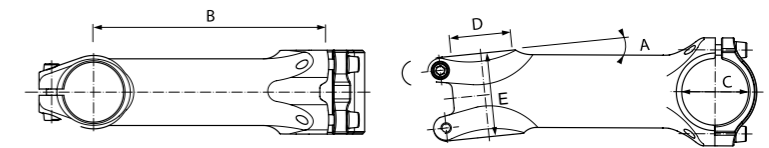

ROAD HANDLEBARS

Model	Vibe Aero	Vibe Superlight	Vibe Aero Superlight
Material	T700 & T800 UD Carbon	UD T1100 & T800 carbon	UD T800 & M4075 HM carbon
Top shape	Aero	Round	Aero
Drop shape	Compact	Compact	Compact
Width C-C (W1) (cm)	37 - 39 - 41	38 - 40 - 42	38 - 40 - 42
Drop (D) (mm)	127	130	130
Reach (R) (mm)	79	80	80
Flare (F) (degrees)	10	0	0
Sweep (S) (degrees)	10 forward / 4 downward	0	0
Width drops C-C (W2) (cm)	40 - 42 - 44	38 - 40 - 42	38 - 40 - 42
Cable routing	Full internal	Full internal	Full internal (DI2)
Diameter (mm)	31,8	31,8	31,8
Weight (from) (grams)	250	154	230
Colour	Black	Black	Black

Model	Vibe Aero alloy	Vibe Aero alloy Pursuit	PLT carbon	PLT alloy
Material	AL6066	AL6066	UD T700 carbon	AL2014
Top shape	Aero	Aero	Round	Round
Drop shape	COMPACT	COMPACT	Compact	Compact
Width C-C (W1) (cm)	38 - 40 - 42	36 - 38 - 40	38 - 40 - 42	36 - 38 - 40 - 42
Drop (D) (mm)	130	130	120	125
Reach (R) (mm)	78	101 - 103 - 105	70	70
Flare (F) (degrees)	6	10	4	0
Sweep (S) (degrees)	0	0	0	0
Width drops C-C (W2) (cm)	41 - 43 - 45	40 - 42 - 44	42 - 44 - 46	36 - 38 - 40 - 42
Cable routing	Internal	Internal	external	external
Diameter (mm)	31,8	31,8	31,8	31,8
Weight (from) (grams)	330	330	220 - 225 - 230	255 - 260 - 265 - 270
Colour	Black	Black	Black	Black