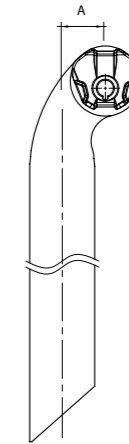

MTB HANDLEBARS

Model	Tharsis 3Five Flat
Material	UD carbon T800
Width (A) (mm)	720
Rise (B) (mm)	0
Backsweep (C) (degrees)	9
Upsweep (D) (degrees)	0
Stack (S) (mm)	0
Reach (R) (mm)	-37
Diameter (mm)	35
Weight (grams)	130
Di2 integration	No
Colour	Black

Model	Tharsis 3Five Alloy
Material	AL7050
Width (A) (mm)	780
Rise (B) (mm)	20
Backsweep (C) (degrees)	8
Upsweep (D) (degrees)	4
Stack (S) (mm)	39
Reach (R) (mm)	-45
Diameter (mm)	35
Weight (grams)	285
Di2 integration	No
Colour	Black

Model	LT flat	LT low rise	LT high rise	LT low rise 20	LT high rise 40
Material	AL6061	AL6061	AL6061	AL2014	AL2014
Width (A) (mm)	720	720	740	800	800
Rise (B) (mm)	0	20	40	20	40
Backsweep (C) (degrees)	9	9	9	9	9
Upsweep (D) (degrees)	0	4	5	5	5
Stack (S) (mm)	0	37	61	44	64
Reach (R) (mm)	-37	-34	-38	-44	-45
Diameter (mm)	31.8	31.8	31.8	31.8	31.8
Weight (grams)	280	330	340	346	346
Di2 integration	No	No	No	No	No
Colour	Black	Black	Black	Black	Black

MTB STEMS

Model	Koryak 3Five	Tharsis alloy	LT
Material	AL6061	AL7075	AL6061
Angle (A) (degrees)	0	± 9	0
Length (B) (mm)	35 - 40 - 50	70 - 80 - 90 - 100	40
Bar diameter (C) (mm)	35	35	31.8
Steerer diameter (D)	1 1/8"	1 1/8"	1 1/8"
Stack (E) (mm)	40	40	40
Weight (grams)	161 - 171 - 195	150	132
Di2 integration	No	No	No
Colour	Black	Black	Black
Cable routing	External		

MTB SEATPOSTS

Model	LT
Material	AL6061
Offset (A) (mm)	0 - 20
Clamp construction	1 bolt side clamp
Diameter (mm)	27.2 - 30.9 - 31.6
Length (mm)	400
Weight (from) (grams)	285
Di2 battery	Yes, compatible
Colour	Black
Side clamps	No