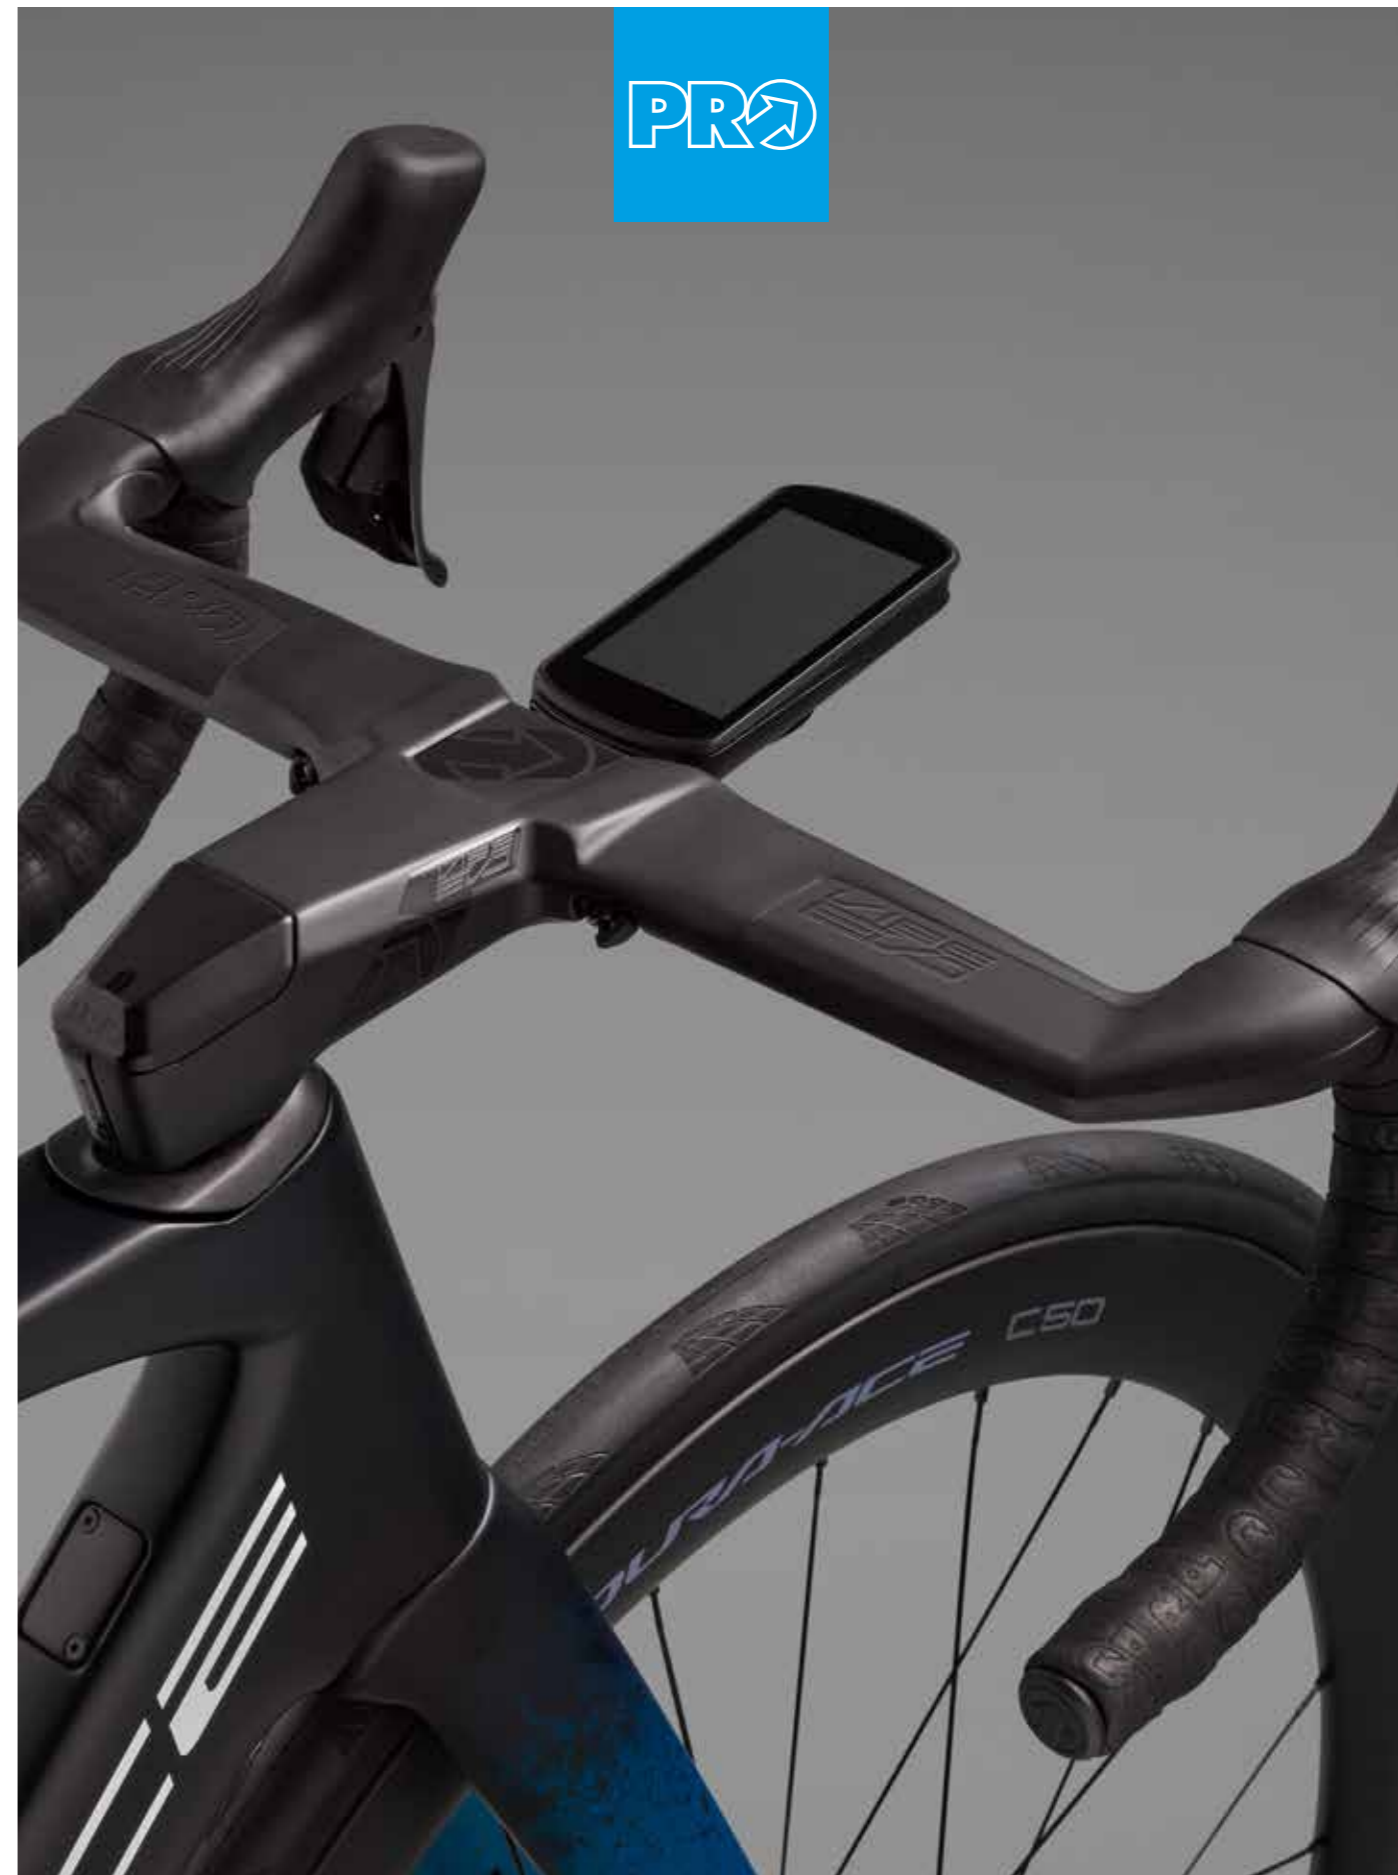

SPECS & DIMENSIONS