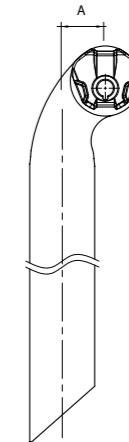

MTB SEATPOSTS

Model	LT
Material	AL6061
Offset (A) (mm)	0 - 20
Clamp construction	1 bolt side clamp
Diameter (mm)	27.2 - 30.9 - 31.6
Length (mm)	400
Weight (from) (grams)	285
Di2 battery	Yes, compatible
Colour	Black
Side clamps	No